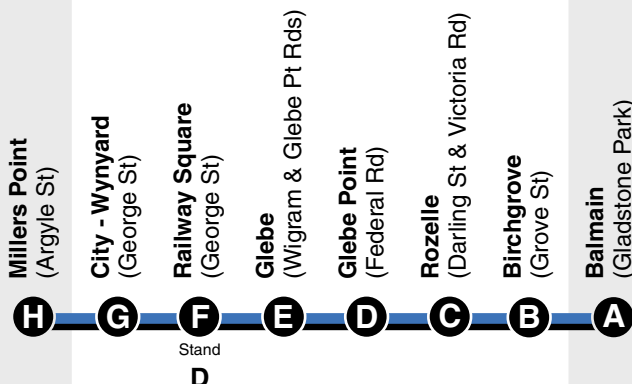

EXPLANATIONS

Sign	Description
♿	Wheelchair-accessible.
s	Operates School days only.

SERVICES TO GLEBE/BALMAIN/BIRCHGROVE

431
432
433
434

Time Period

Showing Route Number

Monday to Friday Continued...

PM	433	5:40	5:47	6:02	6:16	6:29	6:38
▼	431	5:44	5:51	6:06	6:20	6:23
	431 [♿]	5:48	5:55	6:10	6:24	6:27
	433	5:50	5:57	6:12	6:26	6:39	6:48
	431	5:54	6:01	6:16	6:30	6:33
	431	5:58	6:05	6:20	6:34	6:37
	433	t6:22	6:36	6:49	6:58
	431	6:08	6:15	6:30	6:44	6:47
	433 [♿]	6:10	6:17	6:32	6:46	6:59	7:08
	431	6:15	6:22	6:37	6:51	6:54
	431	6:20	6:27	6:42	6:56	6:59
	433	6:25	6:32	6:47	7:01	7:14	7:20
	431	6:32	6:39	6:54	7:08	7:11
	431 [♿]	6:40	6:47	7:02	7:16	7:19
	433	6:45	6:52	7:07	7:18	7:27	7:33
	431	6:55	7:02	7:17	7:26	7:29
	432 [♿]	7:05	7:12	7:26	7:35	7:44	7:50
	431	7:15	7:22	7:36	7:45	7:48
	432	7:25	7:32	7:46	7:55	8:04	8:10
	431	7:35	7:42	7:56	8:05	8:07
	432	7:45	7:52	8:05	8:13	8:22	8:28
	431	7:55	8:02	8:13	8:21	8:23
	432 [♿]	8:05	8:12	8:23	8:31	8:40	8:46
	431	8:15	8:22	8:33	8:41	8:43
	431	8:25	8:32	8:43	8:51	8:53
	432	8:35	8:42	8:53	9:01	9:10	9:16
	431	8:45	8:52	9:03	9:11	9:13
	431	8:55	9:02	9:13	9:21	9:23
	432 [♿]	9:05	9:12	9:23	9:31	9:40	9:46
	431	9:15	9:22	9:33	9:41	9:43
	432	9:30	9:37	9:48	9:56	10:05	10:11
	431	9:45	9:52	10:03	10:11	10:13
	432 [♿]	10:00	10:07	10:18	10:26	10:35	10:41
	431	10:15	10:22	10:33	10:41	10:43
	432	10:30	10:37	10:48	10:56	11:05	11:11
	431	10:45	10:52	11:03	11:11	11:13
	432 [♿]	11:00	11:07	11:18	11:26	11:35	11:41
	431	11:15	11:19	11:30	11:38	11:40
	431	f11:45	f11:49	f12:00	f12:08	f12:10

EXPLANATIONS

Sign	Description
♿	Wheelchair-accessible.
f	Operates Friday only.
t	Commences from City - Town Hall 7 minutes earlier.

SERVICES TO GLEBE/BALMAIN

Monday to Friday Continued...

AM	431	z11:55	z11:59	z12:10	z12:18	z12:20
▼	431	f12:15	f12:19	f12:30	f12:38	f12:40
	431	f12:45	f12:49	f1:00	f1:08	f1:10
	431	f1:15	f1:19	f1:30	f1:38	f1:40
	431	f2:15	f2:19	f2:30	f2:38	f2:40
	431	f3:15	f3:19	f3:30	f3:38	f3:40