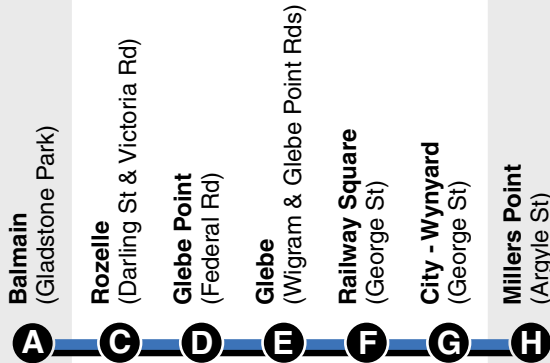

am - normal type / pm - bold type

SERVICES TO MILLERS POINT

Time Period	Showing Route Number	Saturday Continued...							
		A	B	C	D	E	F	G	H
		Balmain (Gladstone Park)	Birchgrove (Grove St)	Rozelle (Darling St & Victoria Rd)	Glebe Point (Federal Rd)	Glebe (Wigram & Glebe Point Rds)	Railway Square (George St)	City - Wynyard (George St)	Millers Point (Argyle St)
PM	431	4:59	5:02	5:11	5:22	5:30
▼	433	4:50	4:57	5:07	5:16	5:27	5:35
	431	5:14	5:17	5:26	5:37	5:45
	433	5:05	5:12	5:22	5:31	5:42	5:50
	431 ♿	5:30	5:33	5:42	5:53	6:01
	432 ♿	5:25	5:33	5:43	5:52	6:03	6:11
	431	5:55	5:58	6:07	6:18	6:26
	432 ♿	5:55	6:03	6:13	6:22	6:33	6:41
	431 ♿	6:26	6:29	6:38	6:49	6:57
	432	6:26	6:34	6:44	6:53	7:04	7:12
	431 ♿	6:56	6:59	7:08	7:19	7:27
	432	6:56	7:04	7:14	7:23	7:34	7:42
	431	7:26	7:29	7:38	7:49	7:55
	432	7:26	7:34	7:44	7:53	8:02	8:08
	431	7:56	7:59	8:07	8:16	8:22
	432 ♿	7:57	8:04	8:14	8:22	8:31	8:37
	431 ♿	8:26	8:29	8:37	8:46	8:52
	432 ♿	8:27	8:34	8:44	8:52	9:01	9:07
	431	8:56	8:59	9:07	9:16	9:22
	432	8:57	9:04	9:14	9:22	9:31	9:37
	431 ♿	9:26	9:29	9:37	9:46	9:52
	432 ♿	9:27	9:34	9:44	9:52	10:01	10:07
	431 ♿	9:56	9:59	10:07	10:17	10:25
	432	9:57	10:04	10:14	10:22	10:32	10:40
	431 ♿	10:26	10:29	10:38	10:49	10:57
	432	10:27	10:34	10:43	10:52	11:03	11:11
	431 ♿	10:55	10:58	11:07	11:18	11:26
	432 ♿	11:02	11:09	11:18	11:27	11:38	11:46
	431	11:34	11:37	11:46	11:57	12:05
AM	431 ♿	12:34	12:36	12:43	12:52	12:57
▼	431	1:34	1:36	1:43	1:52	1:57

EXPLANATIONS

Sign Description

♿ Wheelchair-accessible.

am - normal type / pm - bold type

SERVICES TO MILLERS POINT

431
433
434

Time Period

Showing Route Number