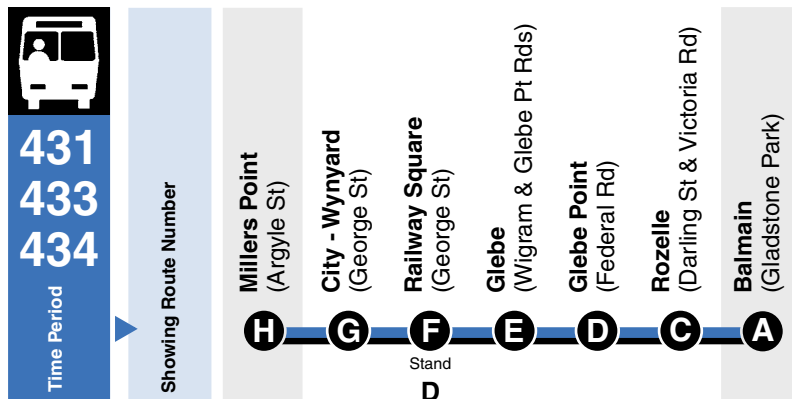

SERVICES TO GLEBE/BALMAIN

Monday to Friday

AM								
	434	5:15	5:18	5:26	5:34	5:36	5:45	5:49
	434	5:40	5:43	5:51	5:59	6:01	6:11	6:16
	434 &	6:05	6:08	6:16	6:24	6:26	6:36	6:42
	433	6:30	6:34	6:43	6:51	.....	7:01	7:07
	434	6:50	6:54	7:03	7:11	7:13	7:25	7:31
	433	7:00	7:04	7:14	7:22	.....	7:34	7:42
	431	7:10	7:14	7:26	7:35	7:37	.....	.....
	433 &	7:20	7:24	7:36	7:46	.....	7:59	8:07
	431 &	7:30	7:34	7:46	7:58	8:01	.....	.....
	433	7:40	7:45	7:57	8:09	.....	8:22	8:30
	431	7:50	7:55	8:07	8:19	8:22	.....	.....
	433	7:55	8:00	8:12	8:24	.....	8:37	8:45
	431	8:00	8:05	8:17	8:29	8:32	.....	.....
	431	.....	.....	t8:24	8:36	8:39	.....	.....
	433	8:10	8:15	8:27	8:39	.....	8:52	9:00
	431	.....	g8:23	8:35	8:47	8:50	.....	.....
	433 &	8:25	8:30	8:42	8:54	.....	9:07	9:15
	431	8:30	8:35	8:47	8:59	9:02	.....	.....
	431 &	8:35	8:40	8:52	9:04	9:07	.....	.....
	433	8:40	8:45	8:57	9:09	.....	9:21	9:29
	431	8:45	8:50	9:02	9:14	9:17	.....	.....
	431	8:50	8:55	9:07	9:19	9:22	.....	.....
	433	8:55	9:00	9:12	9:23	.....	9:34	9:41
	431	9:00	9:05	9:17	9:29	9:32	.....	.....
	433	.....	.....	t9:22	9:33	.....	9:44	9:51
	431 &	9:10	9:15	9:27	9:39	9:42	.....	.....
	433	9:15	9:20	9:32	9:43	.....	9:54	10:01
	431	9:20	9:25	9:37	9:48	9:51	.....	.....
	431	9:30	9:35	9:50	10:00	10:03	.....	.....
	433	9:35	9:41	9:56	10:06	.....	10:17	10:24
	431 &	9:40	9:46	10:01	10:11	10:14	.....	.....
	431	9:50	9:56	10:11	10:21	10:24	.....	.....
	433	9:55	10:01	10:16	10:26	.....	10:37	10:44
	431	10:00	10:06	10:21	10:31	10:34	.....	.....
	431	10:10	10:16	10:31	10:41	10:44	.....	.....
	433 &	10:15	10:21	10:36	10:46	.....	10:57	11:04
	431	10:20	10:26	10:41	10:51	10:54	.....	.....
	431	10:30	10:36	10:51	11:01	11:04	.....	.....
	433	10:35	10:41	10:56	11:06	.....	11:17	11:24
	431 &	10:40	10:46	11:01	11:11	11:14	.....	.....

EXPLANATIONS

Sign	Description
&	Wheelchair-accessible.
g	Commences from Circular Quay (Alfred St, Stand C) 4 minutes earlier.
t	Commences from City - Town Hall 7 minutes earlier.