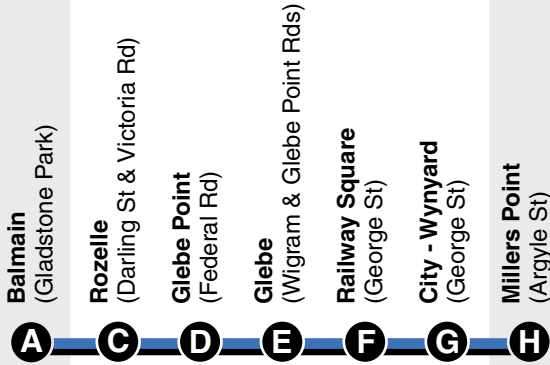

EXPLANATIONS	
Sign	Description
♿	Wheelchair-accessible.
e	Commences from Balmain Wharf 4 minutes earlier.
f	Operates Friday only.
q	Terminates at City - QVB.
z	Operates Monday to Thursday only.

SERVICES TO MILLERS POINT

PM

am - normal type / pm - bold type

SERVICES TO MILLERS POINT

431
433

Time Period

Showing Route Number

Saturday Continued...

PM