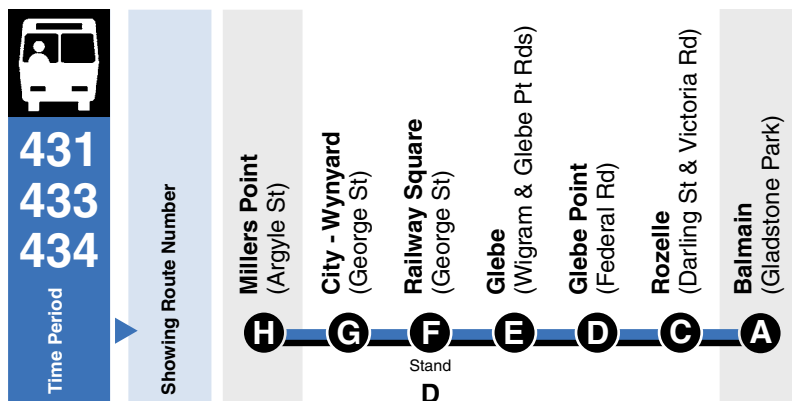

SERVICES TO GLEBE/BALMAIN

Monday to Friday Continued...

AM	431	z11:55	z11:59	z12:10	z12:18	z12:20	.....	.....
▼	431	f12:15	f12:19	f12:30	f12:38	f12:40	.....	.....
	431	f12:45	f12:49	f1:00	f1:08	f1:10	.....	.....
	431	f1:15	f1:19	f1:30	f1:38	f1:40	.....	.....
	431	f2:15	f2:19	f2:30	f2:38	f2:40	.....	.....
	431	f3:15	f3:19	f3:30	f3:38	f3:40	.....	.....

Saturday

AM	434	5:40	5:43	5:51	5:57	5:59	6:08	6:12
▼	434	6:10	6:13	6:21	6:27	6:29	6:38	6:42
	434	6:40	6:43	6:51	6:57	6:59	7:09	7:14
	434	7:10	7:16	7:24	7:32	7:34	7:44	7:49
	434	7:40	7:46	7:54	8:02	8:04	8:14	8:19
	434	8:00	8:06	8:14	8:22	8:24	8:34	8:39
	433	8:20	8:26	8:34	8:44	.....	8:52	8:57
	431	8:40	8:48	8:56	9:06	9:09	.....	.....
	433	8:55	9:03	9:11	9:21	.....	9:29	9:36
	431	9:10	9:18	9:26	9:36	9:39	.....	.....
	433	9:20	9:28	9:38	9:47	.....	9:59	10:07
	431	9:30	9:37	9:48	9:57	10:00	.....	.....
	433	9:40	9:47	9:58	10:07	.....	10:19	10:27
	431	9:45	9:52	10:03	10:12	10:15	.....	.....
	433	9:50	9:57	10:08	10:17	.....	10:29	10:37
	431	10:00	10:07	10:18	10:27	10:30	.....	.....
	433	10:05	10:12	10:23	10:32	.....	10:44	10:52
	431	10:15	10:22	10:33	10:42	10:45	.....	.....
	433	10:20	10:27	10:38	10:47	.....	10:59	11:07
	431	10:30	10:37	10:48	10:57	11:00	.....	.....
	433	10:35	10:42	10:53	11:02	.....	11:14	11:22
	431	10:45	10:52	11:03	11:12	11:15	.....	.....
	433	10:50	10:57	11:08	11:17	.....	11:29	11:37
	431	11:00	11:07	11:18	11:27	11:30	.....	.....
	433	11:05	11:12	11:23	11:32	.....	11:44	11:52
	431	11:15	11:22	11:33	11:42	11:45	.....	.....
	433	11:20	11:27	11:38	11:47	.....	11:59	12:07
	431	11:30	11:37	11:48	11:57	12:00	.....	.....
	433	11:35	11:42	11:53	12:02	.....	12:14	12:22
	431	11:45	11:52	12:03	12:12	12:15	.....	.....
	433	11:50	11:57	12:08	12:17	.....	12:29	12:37

EXPLANATIONS

Sign	Description
♿	Wheelchair-accessible.
f	Operates Friday only.
z	Operates Monday to Thursday only.