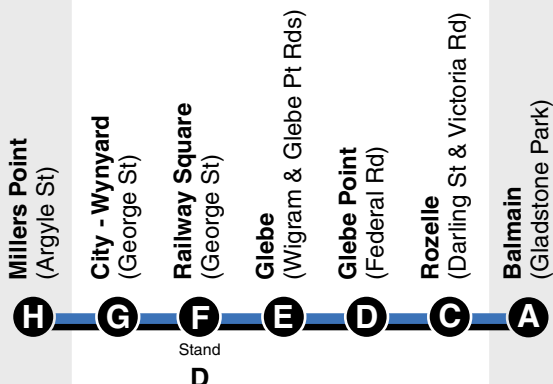

SERVICES TO GLEBE/BALMAIN

431
433

Time Period

Showing Route Number

Monday to Friday Continued...

AM	431	10:50	10:56	11:11	11:21	11:24	.....	.....
▼	433	10:55	11:01	11:16	11:26	.....	11:37	11:44
	431	11:00	11:06	11:21	11:31	11:34	.....	.....
	431	11:10	11:16	11:31	11:41	11:44	.....	.....
	433 &	11:15	11:21	11:36	11:46	.....	11:57	12:04
	431	11:20	11:26	11:41	11:51	11:54	.....	.....
	431	11:30	11:36	11:51	12:01	12:04	.....	.....
	433	11:35	11:41	11:56	12:06	.....	12:17	12:24
	431	11:40	11:46	12:01	12:11	12:14	.....	.....
	431	11:50	11:56	12:11	12:21	12:24	.....	.....
	433	11:55	12:01	12:16	12:26	.....	12:37	12:44
	431	12:00	12:06	12:21	12:31	12:34	.....	.....
	431	12:10	12:16	12:31	12:41	12:44	.....	.....
	433 &	12:15	12:21	12:36	12:46	.....	12:57	1:04
	431	12:20	12:26	12:41	12:51	12:54	.....	.....
	431	12:30	12:36	12:51	1:01	1:04	.....	.....
	433	12:35	12:41	12:56	1:06	.....	1:17	1:24
	431 &	12:40	12:46	1:01	1:11	1:14	.....	.....
	431	12:50	12:56	1:11	1:21	1:24	.....	.....
	433	12:55	1:01	1:16	1:26	.....	1:37	1:44
	431	1:00	1:06	1:21	1:31	1:34	.....	.....
	431	1:10	1:16	1:31	1:41	1:44	.....	.....
	433 &	1:15	1:21	1:36	1:46	.....	1:57	2:04
	431	1:20	1:26	1:41	1:51	1:54	.....	.....
	431	1:30	1:36	1:51	2:01	2:04	.....	.....
	433	1:35	1:41	1:56	2:06	.....	2:17	2:24
	431 &	1:40	1:46	2:01	2:11	2:14	.....	.....
	431	1:50	1:56	2:11	2:21	2:24	.....	.....
	433	1:55	2:01	2:16	2:26	.....	2:37	2:44
	431	2:00	2:06	2:21	2:31	2:34	.....	.....
	431	2:10	2:16	2:31	2:41	2:44	.....	.....
	433 &	2:15	2:21	2:36	2:46	.....	2:57	3:04
	431	2:20	2:26	2:41	2:51	2:54	.....	.....
	431	2:30	2:36	2:51	3:01	3:04	.....	.....
	433	2:35	2:41	2:56	3:06	.....	3:18	3:26
	431 &	2:40	2:46	3:01	3:12	3:15	.....	.....
	431	2:50	2:56	3:11	3:23	3:26	.....	.....
	433	2:55	3:01	3:16	3:28	.....	3:40	3:48
	431	3:00	3:06	3:21	3:33	3:36	.....	.....
	431	3:10	3:17	3:32	3:44	3:47	.....	.....